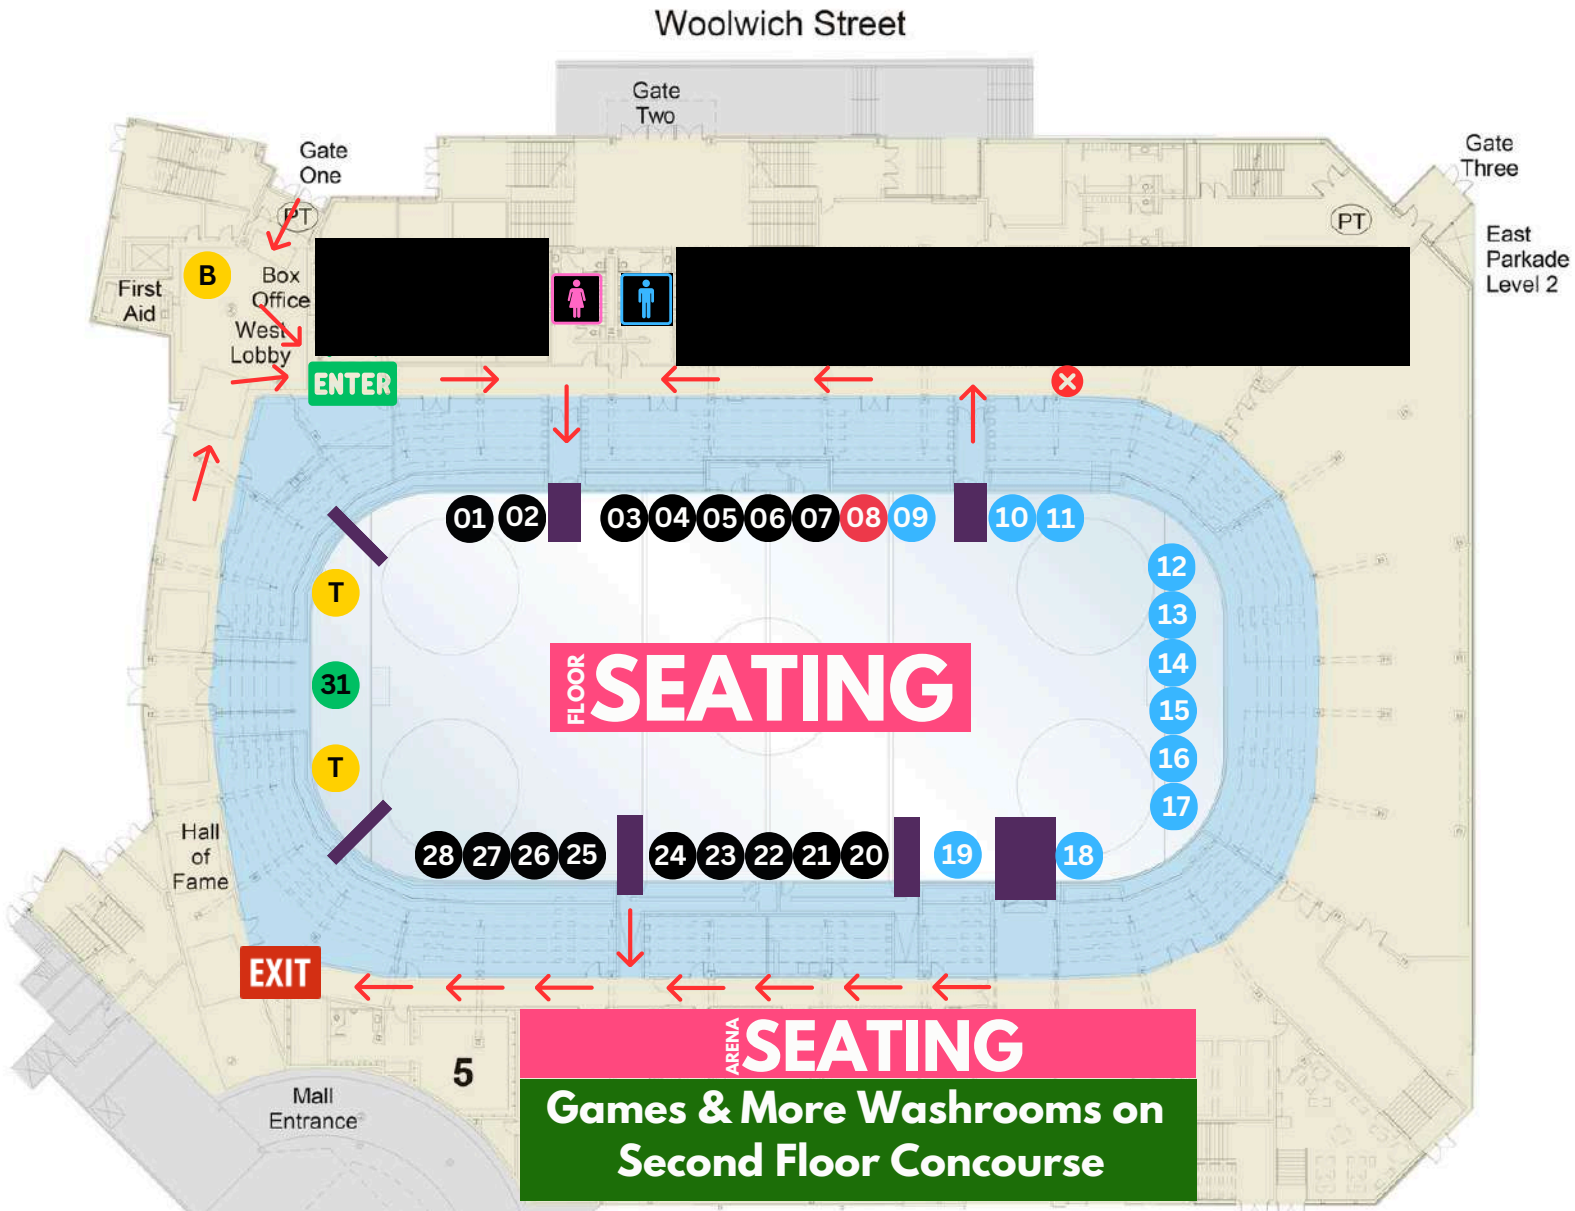

# GUELPH Sleeman Centre

April 26th, 2025

- 01 - Cowbell Brewing Co.
- 02 - Lake of Bays Brewing
- 03 - Junction 56 Distillery
- 04 - Wellington Brewery
- 05 - Broken Rail Brewing
- 06 - 8.6
- 07 - Broadhead Brewing Co.
- 08 - Chucky Habanero Hot Sauce
- 09 - Chickbites
- 10 - Fresh Burrito Mexican Grill
- 11 - Fiesta Empanada
- 12 - Bigjerk
- 13 - Unique Choice
- 14 - Picante mx

- 15 - Mexi-can cocina
- 16 - Big Daddy Bacon
- 17 - LeSher Kitchen
- 18 - Maria's Tacos
- 19 - Bitten on Locke
- 20 - Rice Lake Hard Cider
- 21 - Black Swan Brewing Co.
- 22 - Block Three Brewing
- 23 - Wrinkly Bear Brewing Company
- 24 - Founder's Original
- 25 - Farm League Brewing
- 26 - Railway City Brewing Co.
- 27 - Sassy Britches Brewing Co.
- 28 - Black Lab Brewing