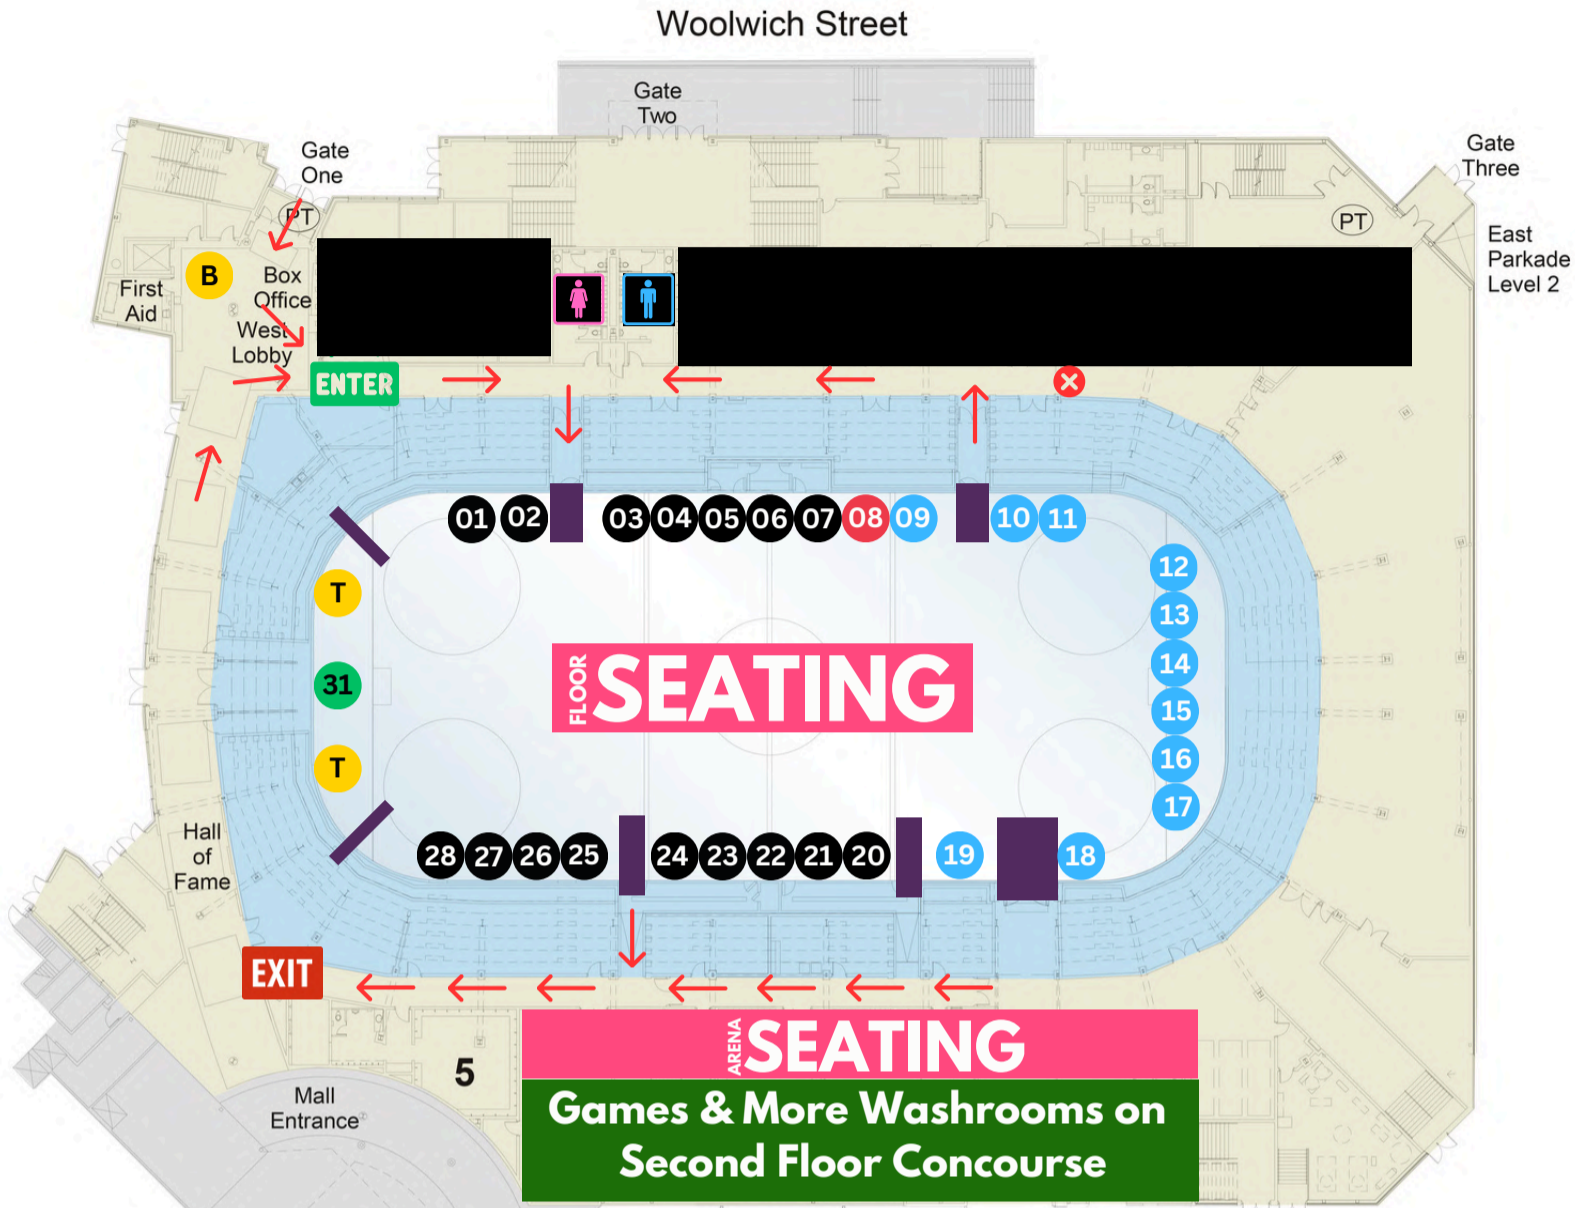

# GUELPH Sleeman Centre

April 26th, 2025

- 01 - Cowbell Brewing Co.
- 02 - Lake of Bays Brewing
- 03 - Junction 56 Distillery
- 04 - Wellington Brewery
- 05 - Broken Rail Brewing
- 06 - 8.6
- 07 - Broadhead Brewing Co.
- 08 - Chucky Habanero Hot Sauce
- 09 - Bitten on Locke
- 10 - Fresh Burrito Mexican Grill
- 11 - Fiesta Empanada
- 12 - Bigjerk
- 13 - El Patcho's Tacos
- 14 - Picante mx

- 15 - Mexi-can cocina
- 16 - Big Daddy Bacon
- 17 - LeSher Kitchen
- 18 - Maria's Tacos
- 19 - Chickbites
- 20 - Rice Lake Hard Cider
- 21 - Black Swan Brewing Co.
- 22 - Block Three Brewing
- 23 - Wrinkly Bear Brewing Company
- 24 - Founder's Original
- 25 - Farm League Brewing
- 26 - Railway City Brewing Co.
- 27 - Sassy Britches Brewing Co.
- 28 - Black Lab Brewing