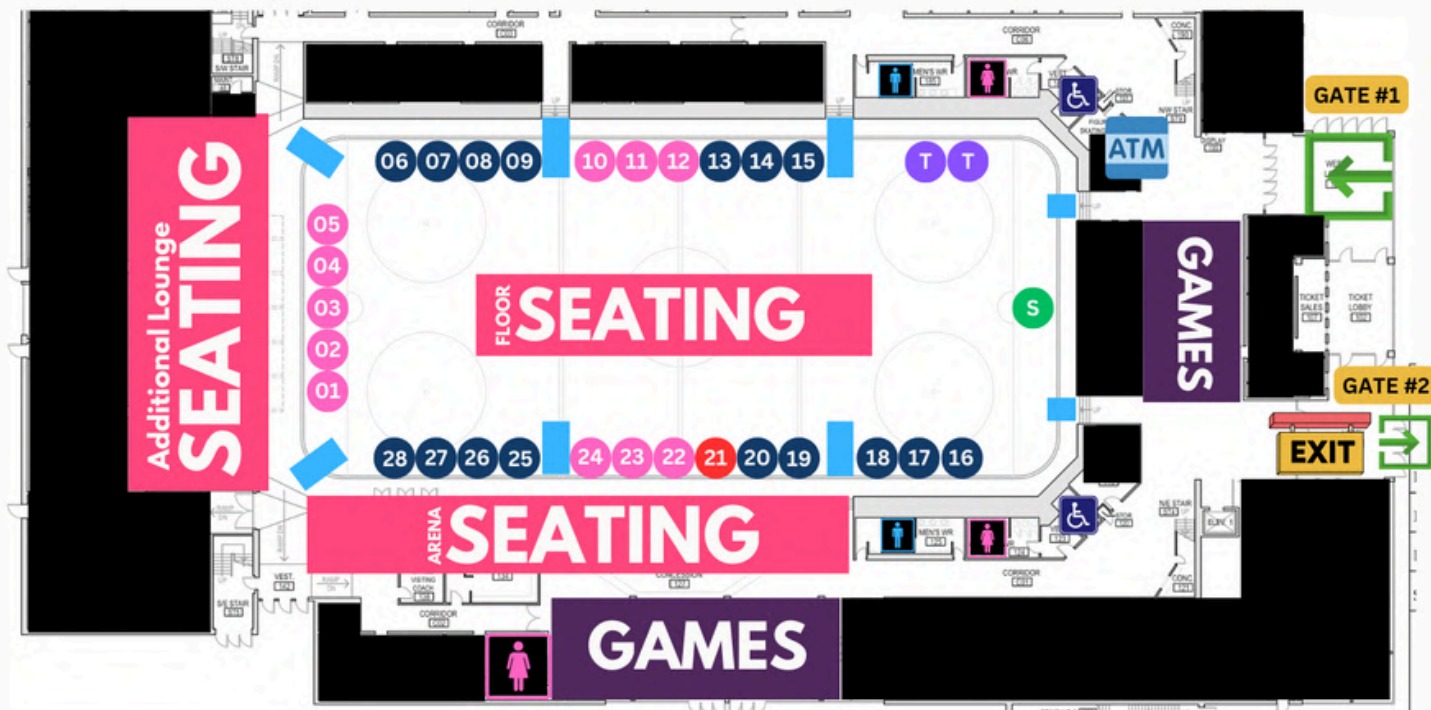

April 12th, 2025  
 Memorial Centre  
**PETERBOROUGH**

- 01 - LeSher Kitchen
- 02 - Picante mx
- 03 - Mexi-can cocina
- 04 - Bitten on Locke
- 05 - Maria's Tacos
- 06 - Rice Lake Hard Cider**
- 07 - Latina Beer
- 08 - Dusk To Dawn Brewing Co
- 09 - Blue Mountain Brewing Co.
- 10 - La Mesita
- 11 - SmokeBox Catering
- 12 - Agave By Imperial
- 13 - Broadhead Brewing Co.
- 14 - Bobcaygeon Brewing Company

- 15 - Lake of Bays Brewing**
- 16 - Cowbell Brewing Co.**
- 17 - Boshkung Brewing Co.
- 18 - Junction 56 Distillery**
- 19 - Nickel Brook Brewing Co.
- 20 - 100 Acre Brewing Co.
- 21 - Chucky Habanero Hot Sauce
- 22 - Food Works by KaJo Inc
- 23 - Fiesta Empanada
- 24 - El Patcho's Tacos
- 25 - Founder's Original**
- 26 - Bond Brewing Company
- 27 - Paniza Brewing Co.
- 28 - Focal Brewing Co.